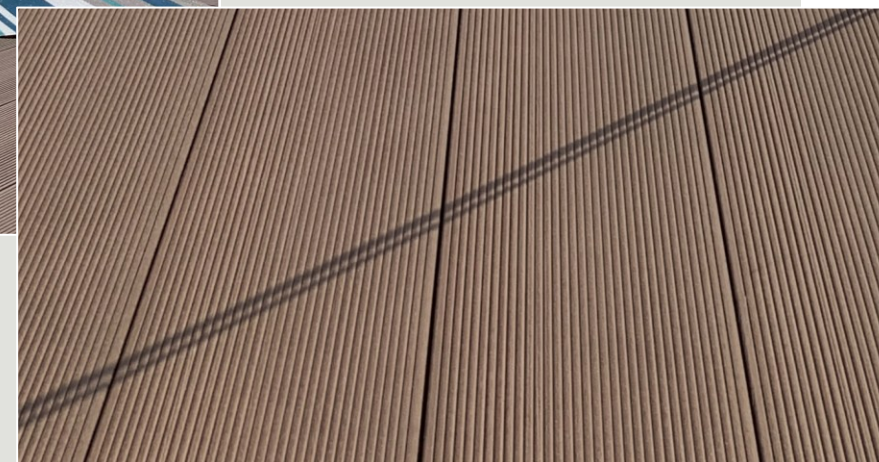

PROJETOS FELLI

Projeto Arq. Alessandro Di Ubaldo
Lingúria | Itália | 2021
Perfil: Smart 200x21
Cor: Ébano