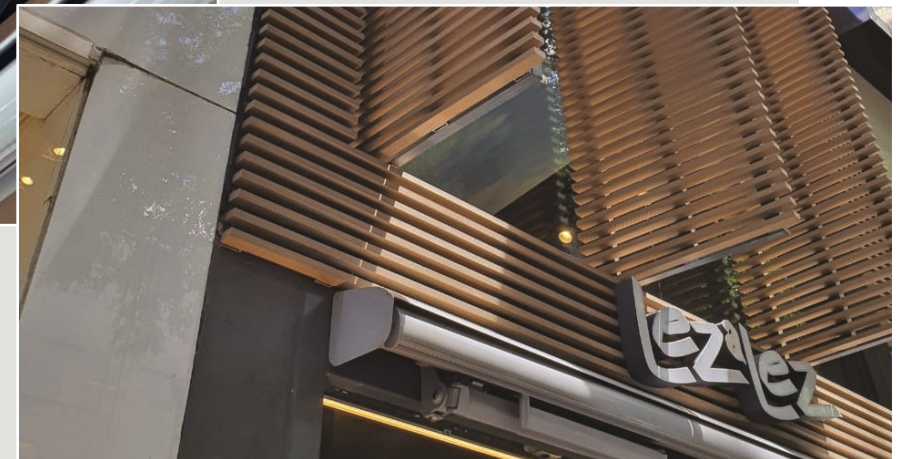

PROJETOS FELLI

Loja Lez a Lez

Projeto Arq. Escritório Be.Bo
São Paulo | SP | Brasil | 2017
Perfil: Smart 200x21
Cor: Mel