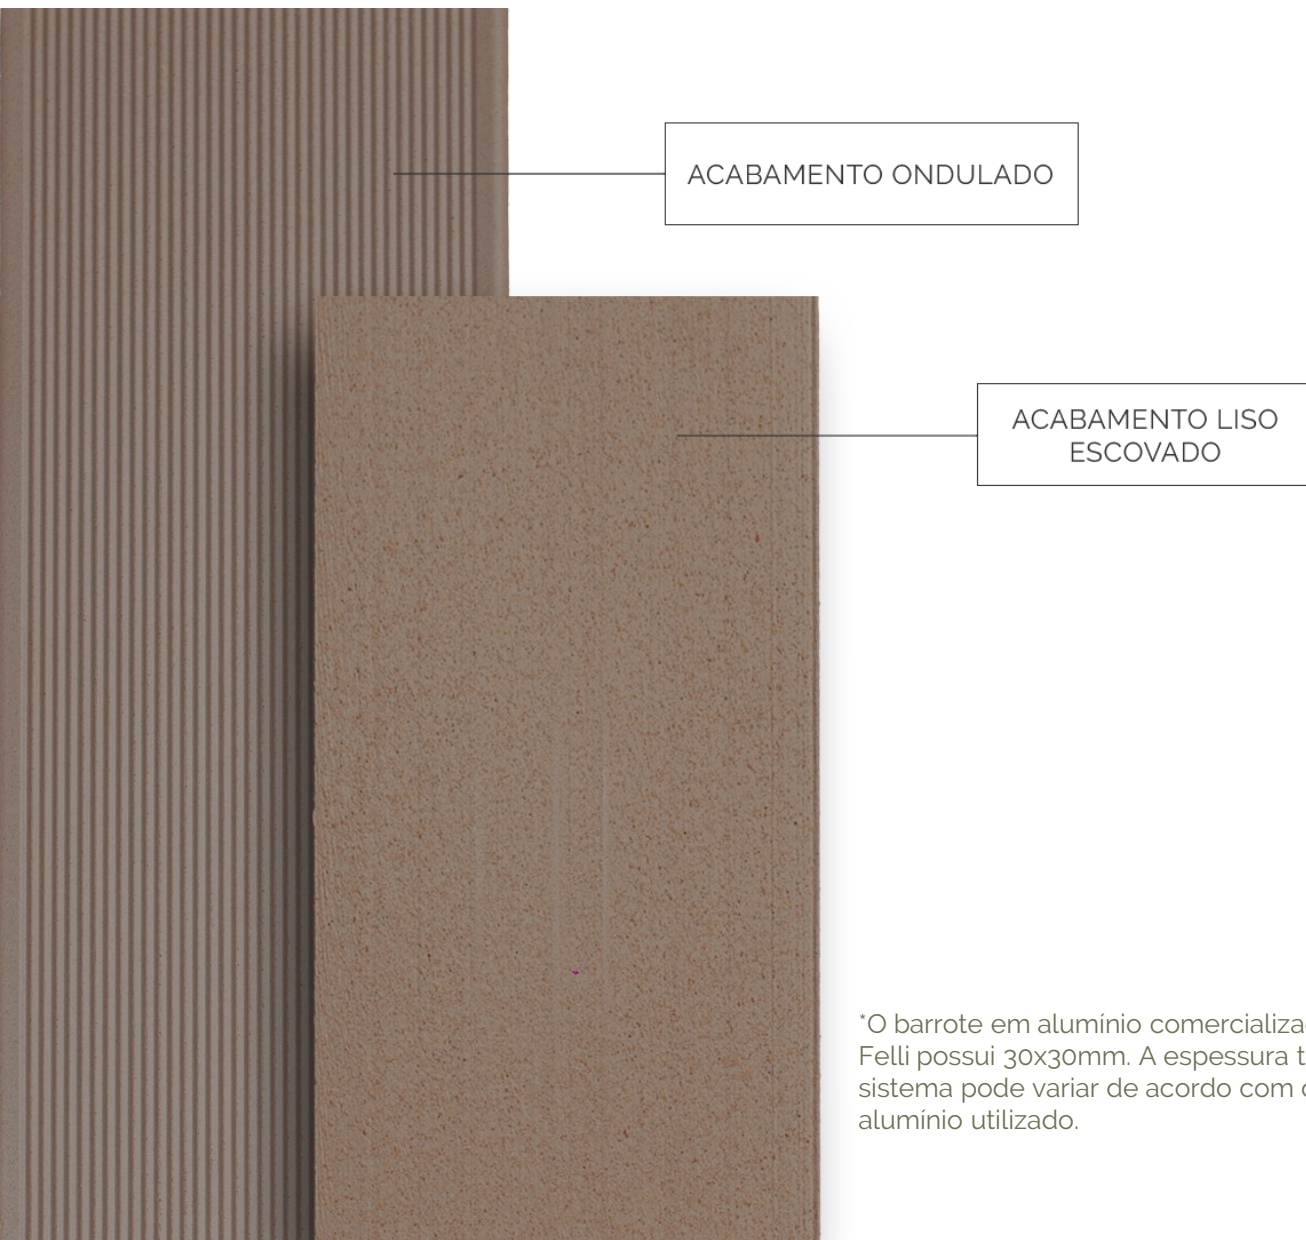

PERFIL SLIM 120x10mm

*O barrote em alumínio comercializado pela Felli possui 30x30mm. A espessura total do sistema pode variar de acordo com o alumínio utilizado.