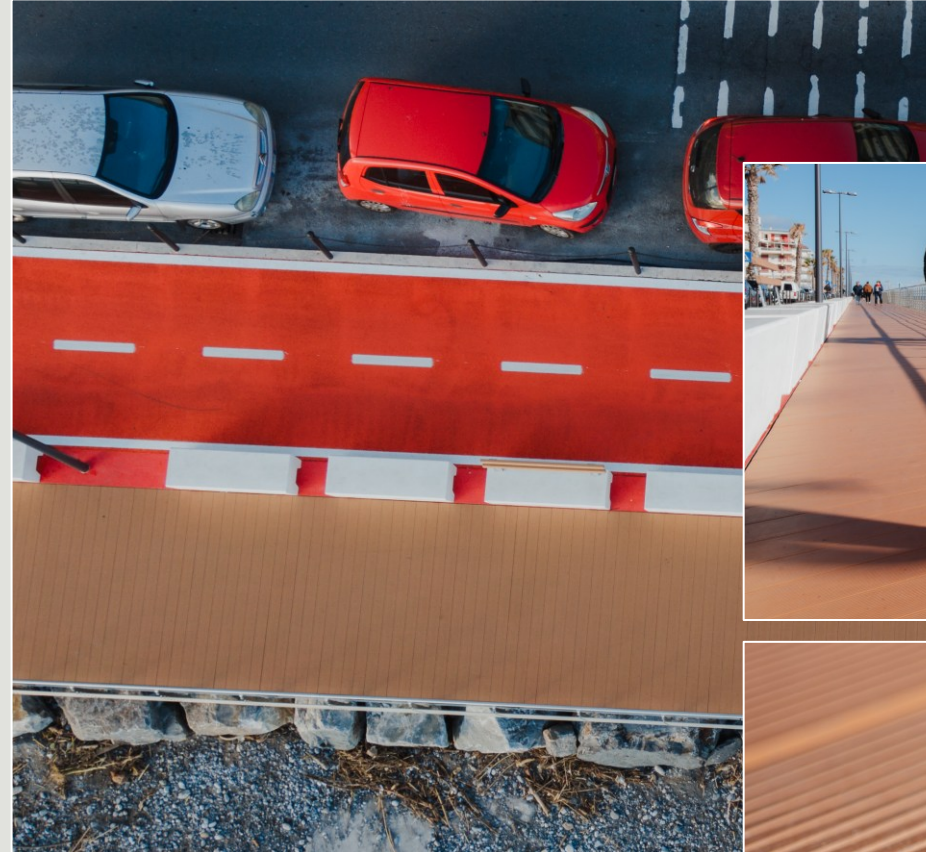

PROJETOS FELLI

Passarela Ventimiglia

Projeto Arq. Andrea Borro e Mario Clemente
Ventimiglia | Itália | 2021
Perfil: Classic 140x21
Cor: Marrom