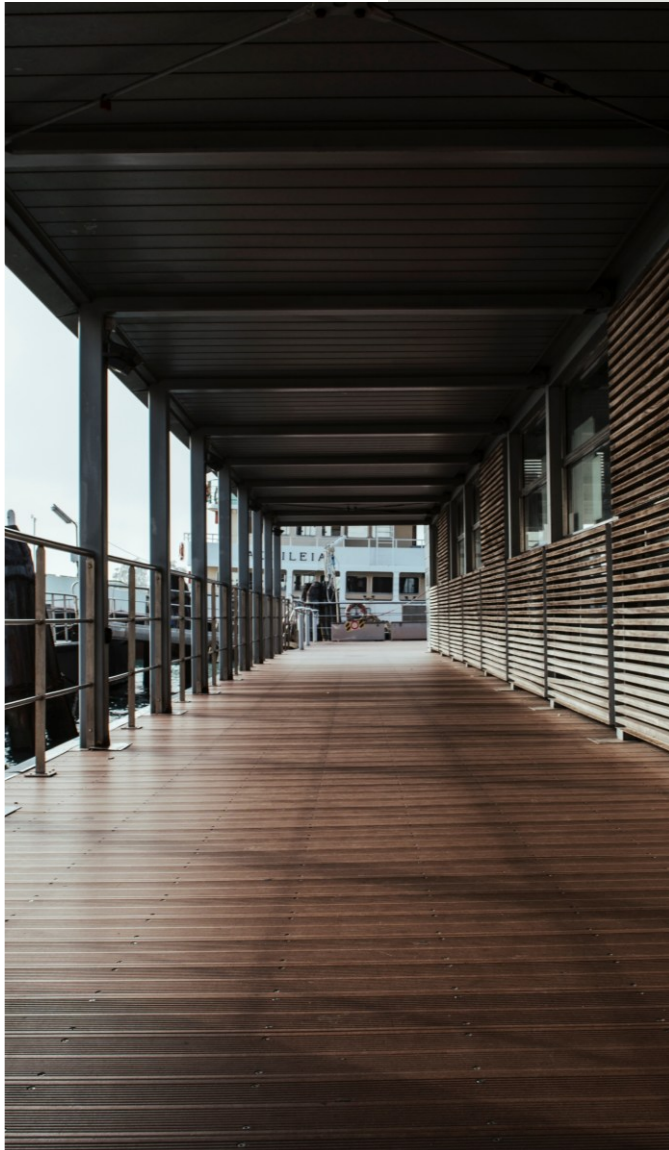

PROJETOS FELLI

Terminal San Zaccaria

Obra de infraestrutura pública
Veneza | Itália | 2008
Perfil: Smart 200x21
Cor: Tabaco